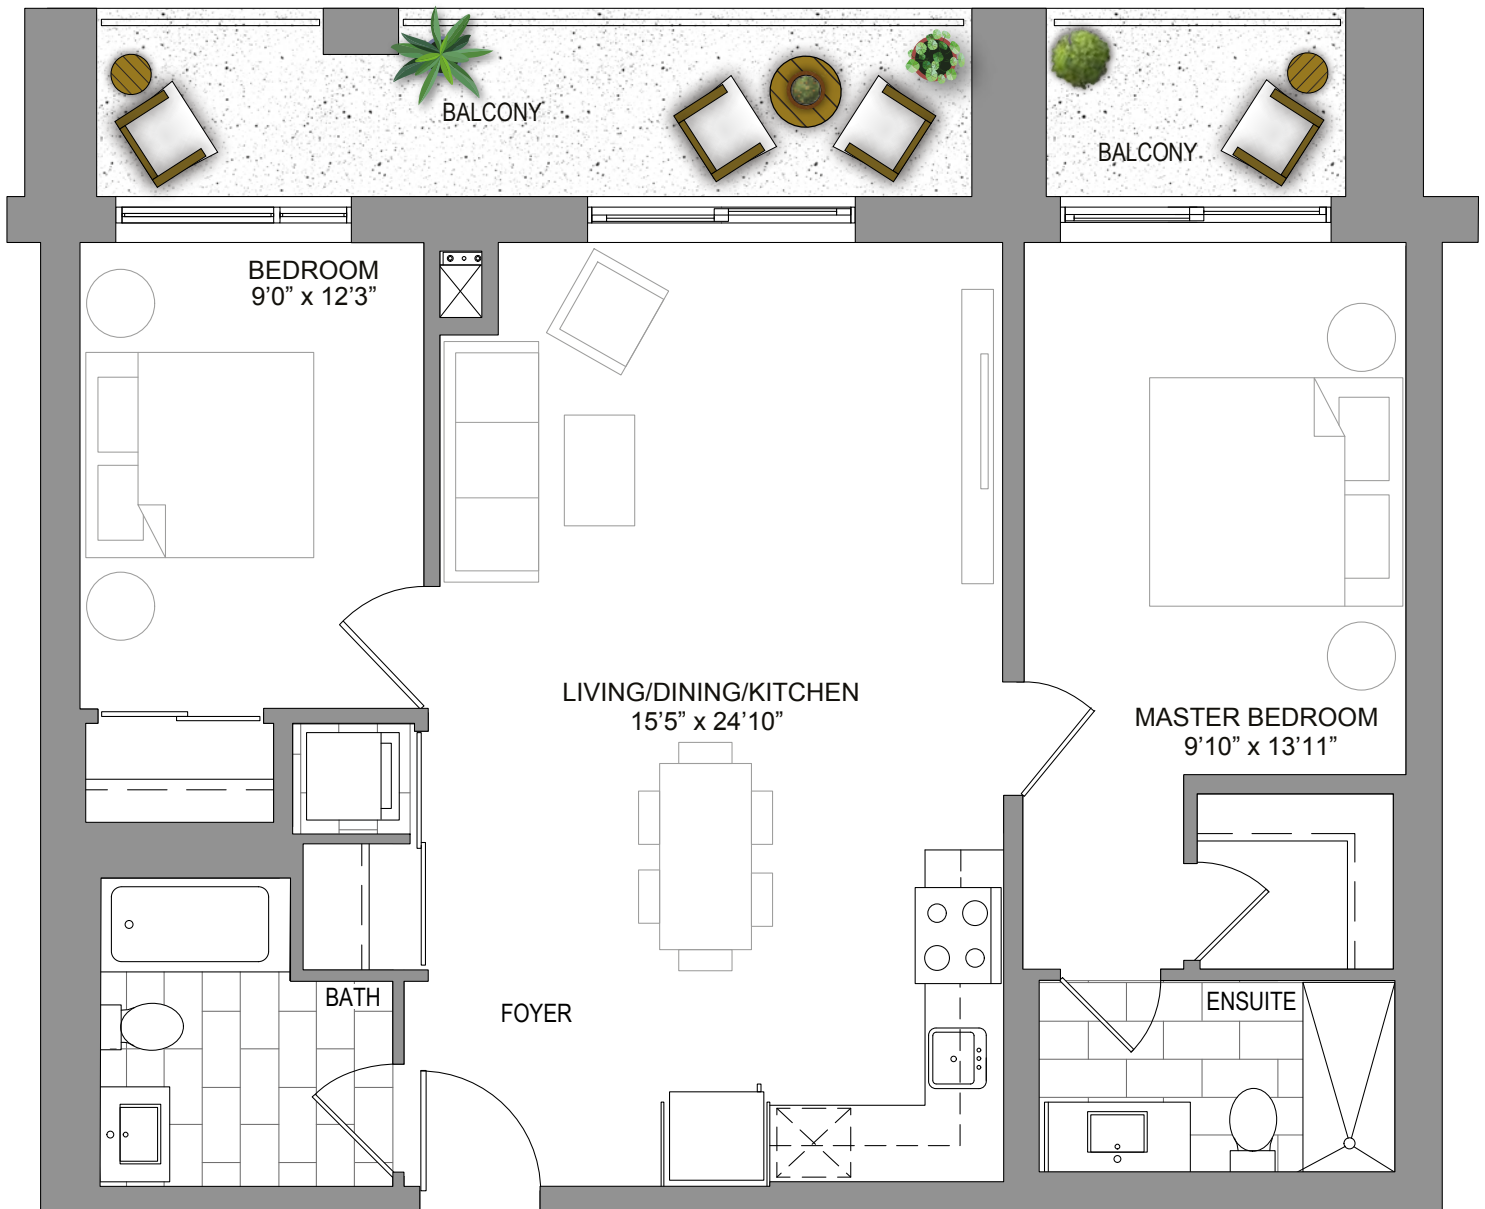

917 SQ FT TYPE Q

2 BEDROOM / 2 BATH { PLUS 140 SQ FT BALCONY }

THIRD TO FIFTH FLOOR

All renderings are artist's concept. Actual usable space may vary from stated area. Dimensions, specifications and architectural detailing are subject to changes without notice. E. & O.E.