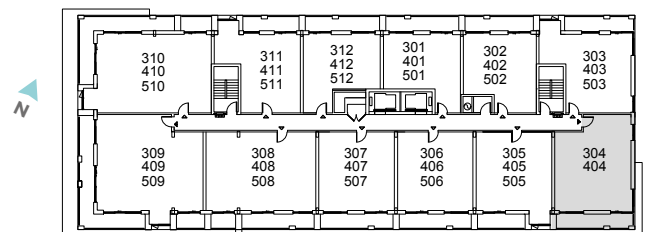

787 SQ FT TYPE K

1 BEDROOM + DEN / 1 BATH { PLUS 120 SQ FT BALCONY }

UNIT 404

THIRD TO FIFTH FLOOR

All renderings are artist's concept. Actual usable space may vary from stated area. Dimensions, specifications and architectural detailing are subject to changes without notice. E. & O.E.