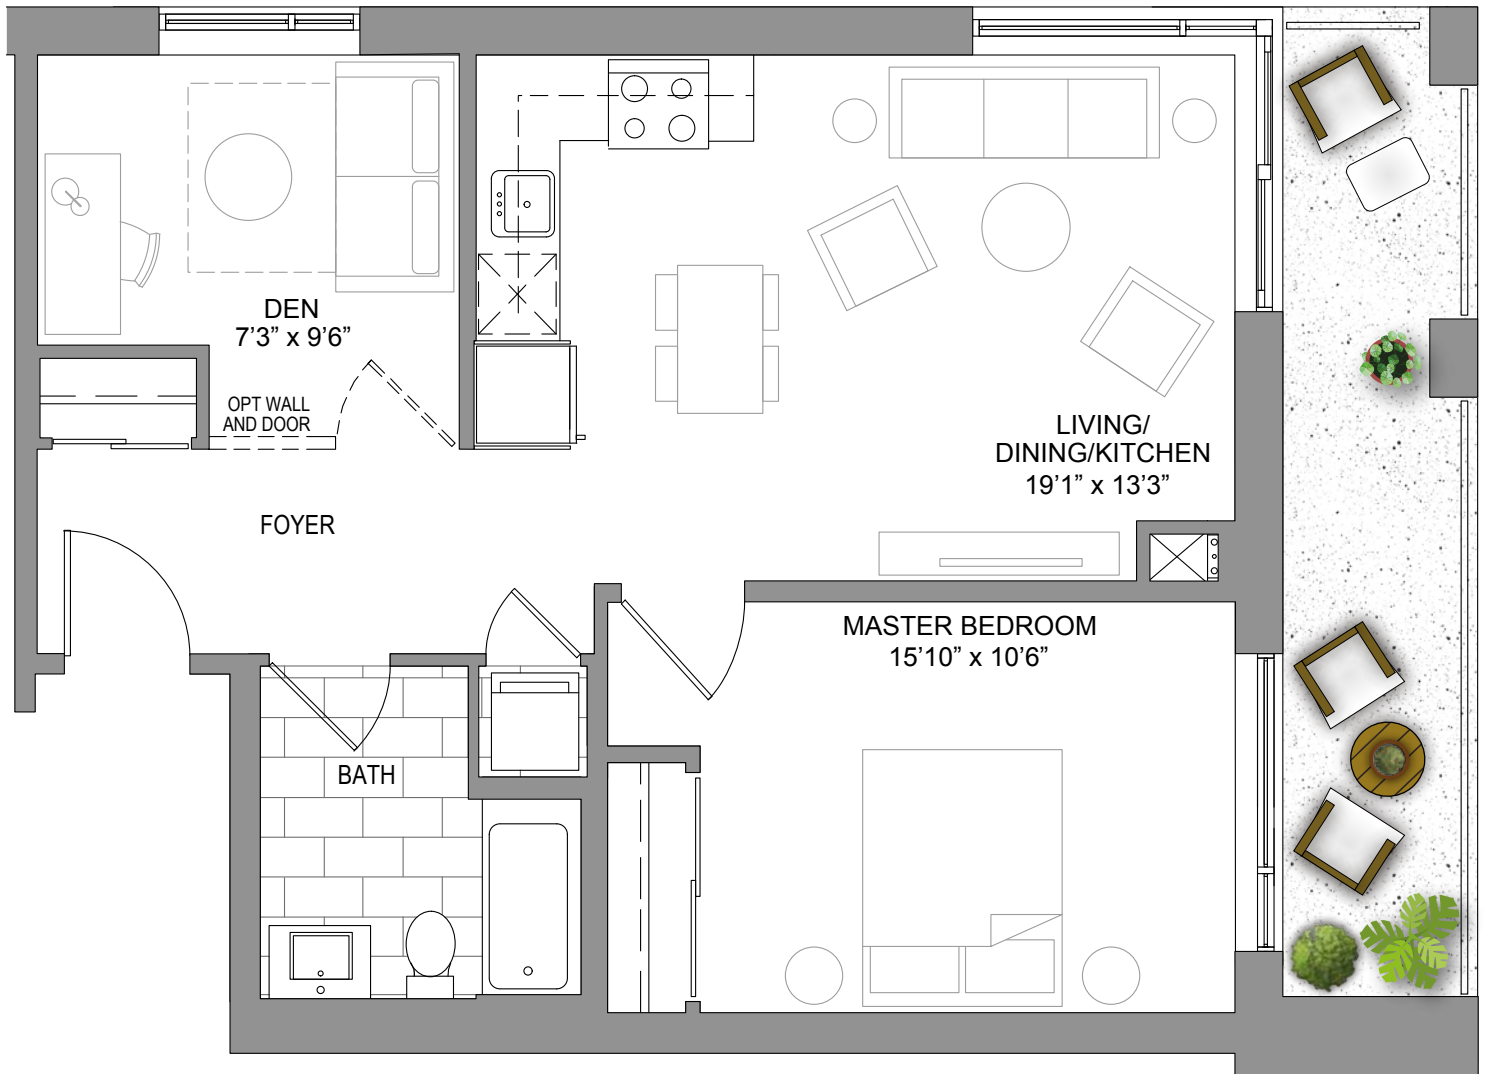

787 SQ FT TYPE K

1 BEDROOM + DEN / 1 BATH { PLUS 120 SQ FT BALCONY }

UNIT 404

THIRD TO FIFTH FLOOR

All renderings are artist's concept. Actual usable space may vary from stated area. Dimensions, specifications and architectural detailing are subject to changes without notice. E. & O.E.