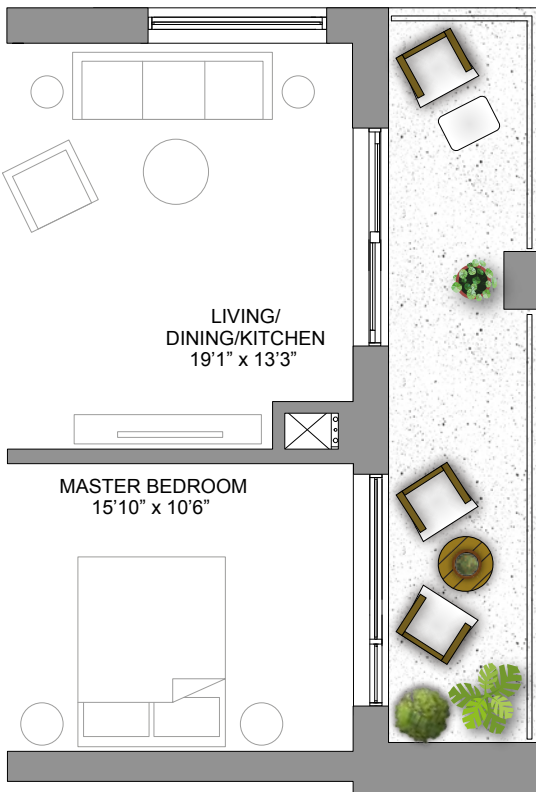

787 SQ FT TYPE K

1 BEDROOM + DEN / 1 BATH { PLUS 120 SQ FT BALCONY }

UNIT 404

THIRD TO FIFTH FLOOR

All renderings are artist's concept. Actual usable space may vary from stated area. Dimensions, specifications and architectural detailing are subject to changes without notice. E. & O.E.