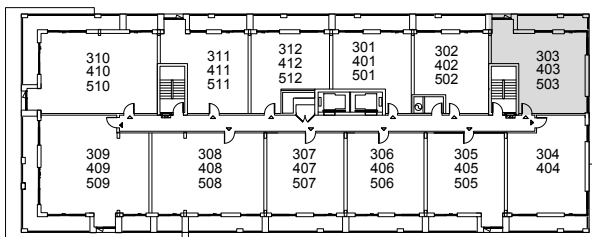

TYPE H 721 SQ FT

{ PLUS 108 SQ FT BALCONY } 1 BEDROOM + DEN / 1 BATH

THIRD TO FIFTH FLOOR

UNIT 403