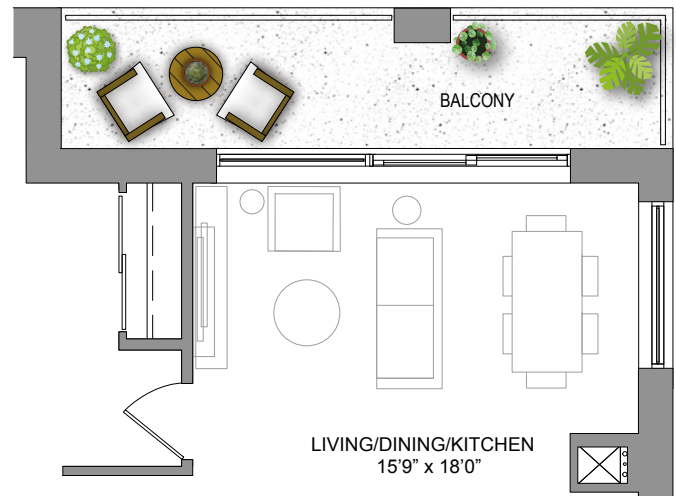

TYPE H 721 SQ FT

{ PLUS 108 SQ FT BALCONY } 1 BEDROOM + DEN / 1 BATH

THIRD TO FIFTH FLOOR

UNIT 403