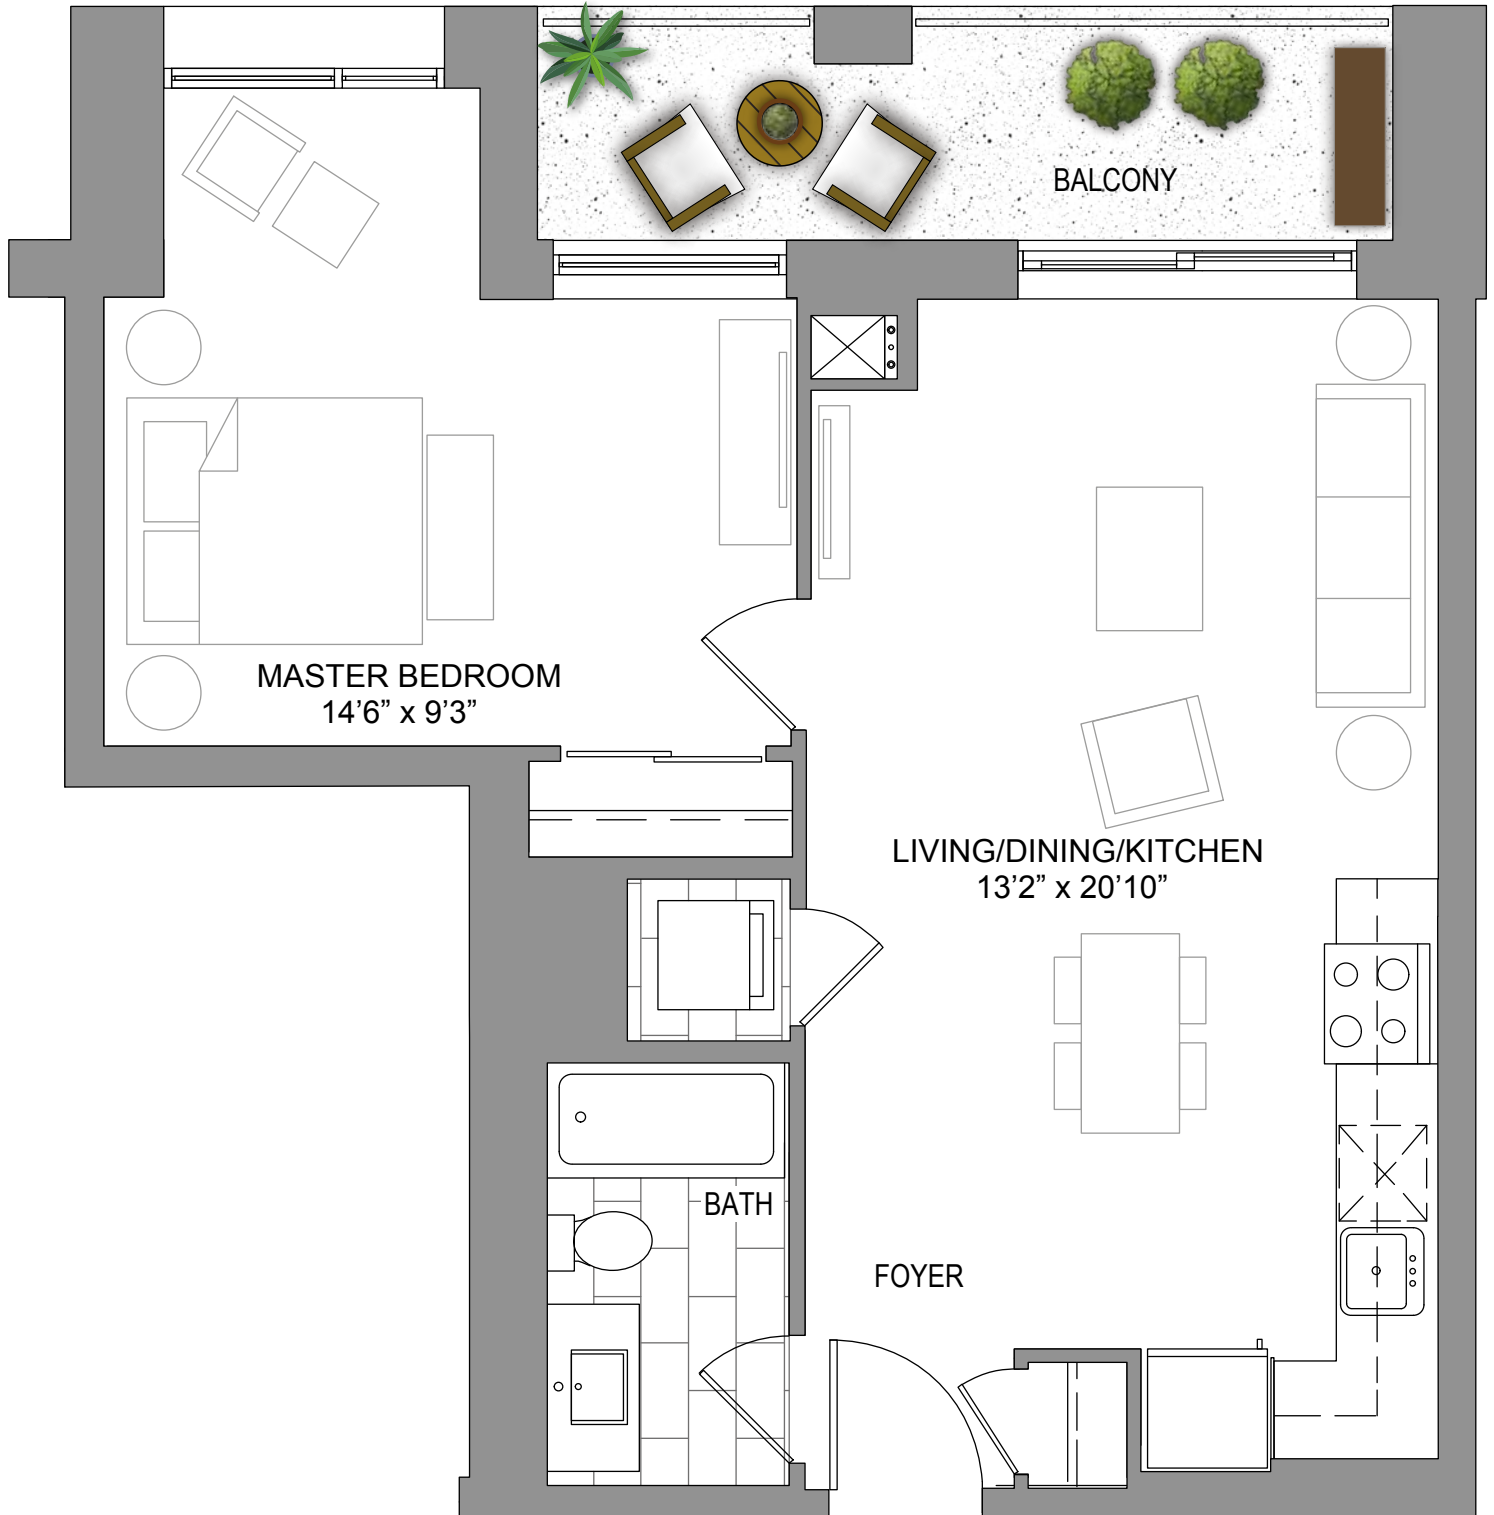

# TYPE D

## 657 SQ FT

{ PLUS 97 SQ FT BALCONY } 1 BEDROOM / 1 BATH

SECOND FLOOR

THIRD TO FIFTH FLOOR